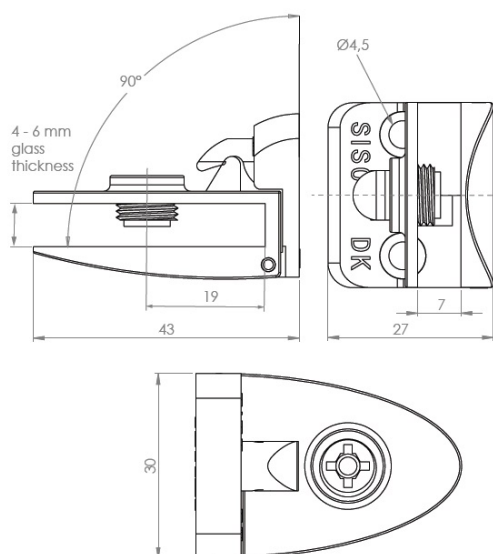

PRODUCT SHEET

Description:

Glass Door Hinge "Badge" Centre, R, CPL, F/Narrow Frames, W/ Short Mounting Plate, F/Inset Doors, Thickness 4-5mm, 1 ABS, Screw W/PVC Tip & 1 ABS Screw W/Hard $\varnothing 5 \times 3,5$ mm ABS Extension,, Catch Made Of ABS Plastic

Item number:

15.06.225-0

Units	Box	Carton	HS Code	Barcode
Pcs.	12	240	8302100090	
				5704866054720

SISO A/S

Mileparken 11
DK-2740 Skovlunde
Denmark
VAT: DK 24786013

Phone +45 45 830 900

www.siso.dk
siso@siso.dk

Danske Bank
Nytorv Branch
Copenhagen
SWIFT: DABADKKK

Account no.
4180 3112 112936
IBAN Account
DK7230003112112936